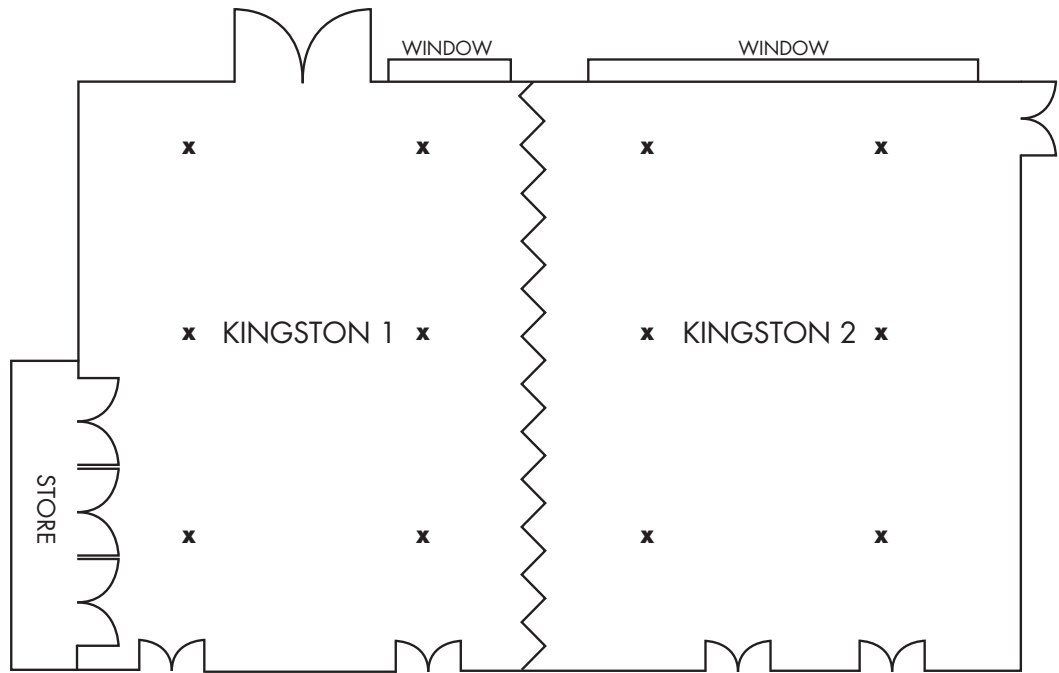

KINGSTON SUITE

x = Data Points / Telephone Points / Plug Points

∕∕∕∕∕ = Moveable Wall

Holiday Inn London – Kingston South
Portsmouth Road, Kingston-Upon-Thames, Surrey KT6 5QQ
020 8786 6565
hikingston.co.uk