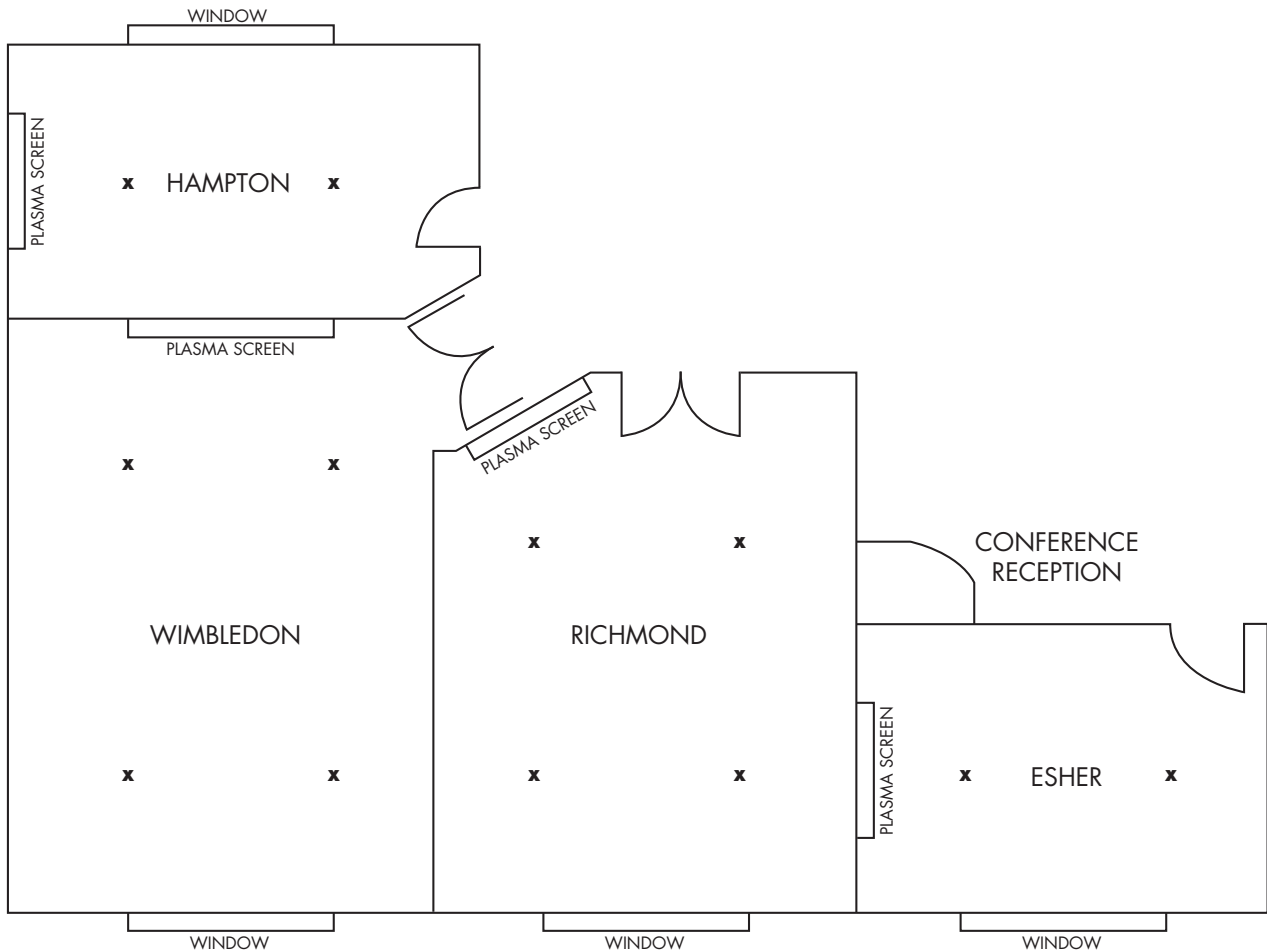

KINGSTON SUITE

x = Data Points / Telephone Points / Plug Points

∕∕∕∕∕ = Moveable Wall

Holiday Inn London – Kingston South
Portsmouth Road, Kingston-Upon-Thames, Surrey KT6 5QQ
020 8786 6565
hikingston.co.uk